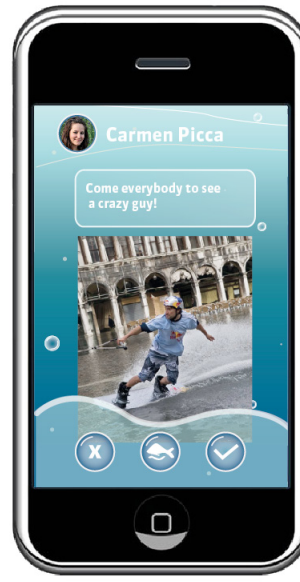

Marco Mason
Rita Petrilli
Carmen Picca

Context

The general context of our service is Venice during **high tide** days.

We want to enhance the relationship between **Venice**, **people** and the **water**.

home tidings - messages

home people around you

switch

insert content (picture)

tag the picture

assign the tag

"throw" to everyone or drop the message in the place

visualize a "tiding"

home tidings - messages

home people around you

switch

compass visualization

view the content

invitation received

view the content

view where the event is located