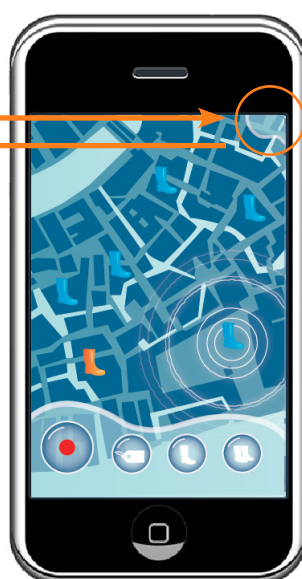

Marco Mason
Rita Petrilli
Carmen Picca

Context

The general context of our service is Venice during **high tide** days.

We want to enhance the relationship between **Venice**, **people** and the **water**.

home tidings - messages

home people around you

switch

insert content (picture)

tag the picture

assign the tag

"throw" to everyone or drop the message in the place

visualize a "tiding"

home tidings - messages

home people around you

switch

compass visualization

view the content

invitation received

view the content

view where the event is located