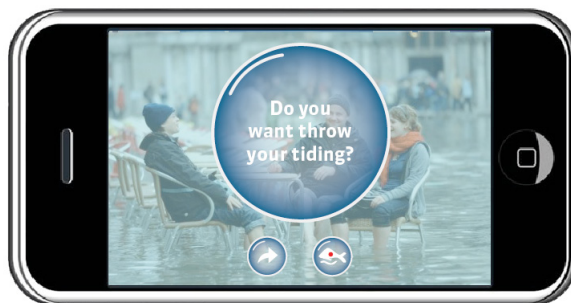

Marco Mason
Rita Petrilli
Carmen Picca

Context

The general context of our service is Venice during **high tide** days.

We want to enhance the relationship between **Venice**, **people** and the **water**.

home tidings - messages

home people around you

switch

insert content (picture)

tag the picture

assign the tag

"throw" to everyone or drop the message in the place

visualize a "tiding"

home tidings - messages

home people around you

switch

compass visualization

view the content

invitation received

view the content

view where the event is located