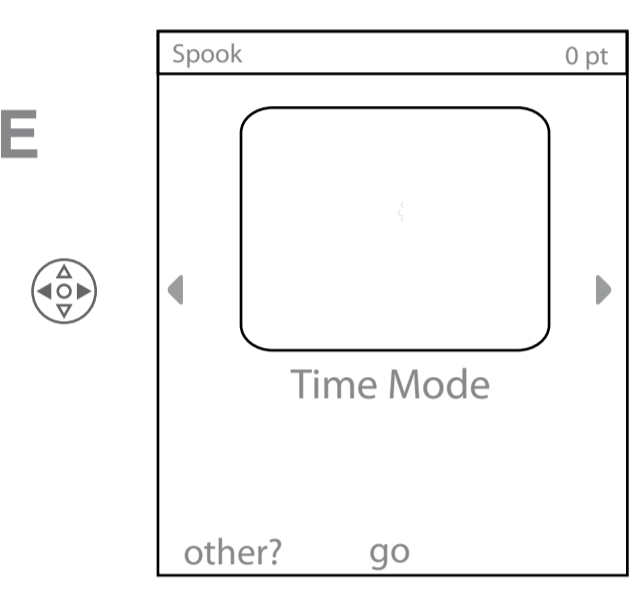

SELECT GAME MODE