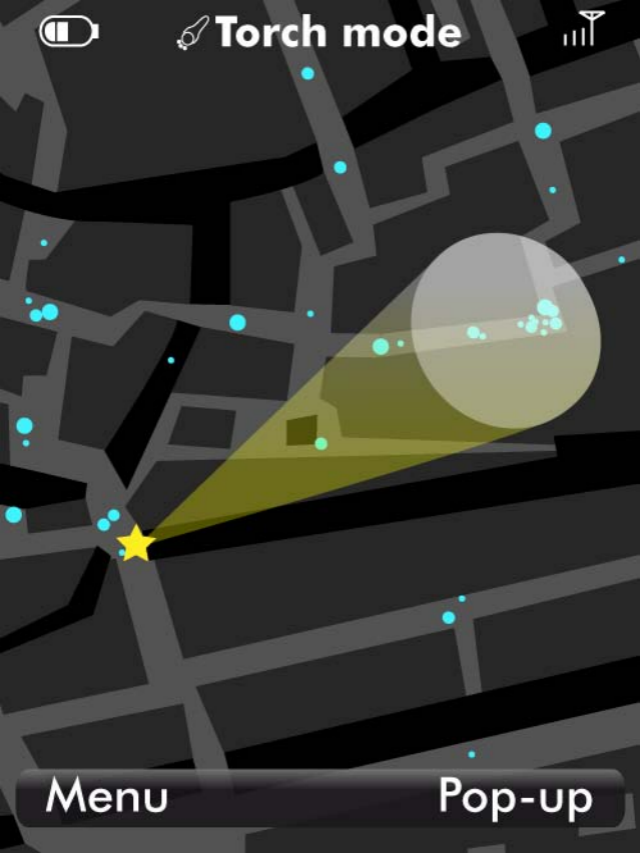

Torch mode

You are very close to
EVENT 1!

The Torch Mode will help
you to discover it.

The white light connects
you to the Projection site.

As you go closer the light
will become bigger and the
map will zoom in.

- ★ this is you
- this is the projection site
- this are the users

Everytime you can turn off
system by pressing "0" and
return into it from the main
menu.

Menu

Go

 **Torch mode**

Menu

Pop-up

 **Torch mode**

Menu

Pop-up

 **Torch mode**

Menu

Pop-up

Torch mode

Menu

Info event

 Torch mode

EVENT 1

Menu

Info event