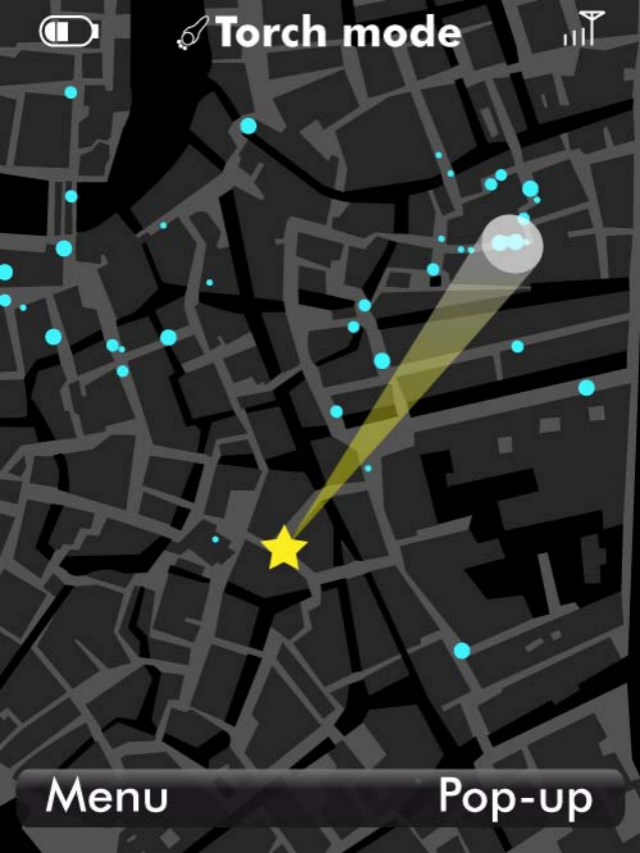

Torch mode

You are very close to
EVENT 1!

The Torch Mode will help
you to discover it.

The white light connects
you to the Projection site.

As you go closer the light
will become bigger and the
map will zoom in.

- ★ this is you
- this is the projection site
- this are the users

Everytime you can turn off
system by pressing "0" and
return into it from the main
menu.

Menu

Go

 **Torch mode**

Menu

Pop-up

 **Torch mode**

Menu

Pop-up

 **Torch mode**

Menu

Pop-up

Torch mode

Menu

Info event

 Torch mode

EVENT 1

Menu

Info event