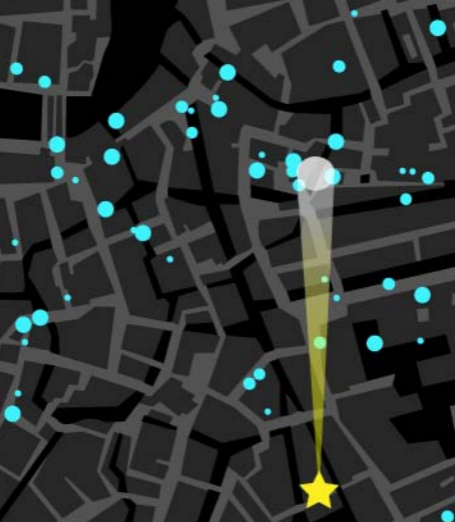

Torch mode

You are very close to
EVENT 1!

The Torch Mode will help
you to discover it.

The white light connects
you to the Projection site.

As you go closer the light
will become bigger and the
map will zoom in.

- ★ this is you
- this is the projection site
- this are the users

Everytime you can turn off
system by pressing "0" and
return into it from the main
menu.

Menu

Go

 **Torch mode**

Menu

Pop-up

 **Torch mode**